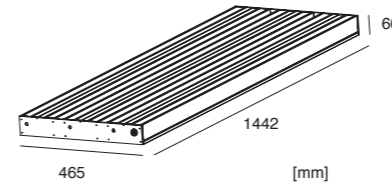

Case Study:
Sports Hall Slovenj Gradec

energy savings 56%   **improved average illuminance** 41%   **increased lifetime** 4x

LED color temperature		Code Z
3000 K	warm white	3
4000 K	natural white	4
5000 K	cool white	5

HYPERION ALU 1500

Order code	Description	System power (W)	Light output (lm)	Weight (kg)
HYPERION ALU 1500				
HYAWEZ0101	HYPERION ALU 1500 HE WIDE	75	10960	6,7
HYAWEZ1101	HYPERION ALU 1500 HE DALI WIDE	76	10960	6,7
HYAWOZ0101	HYPERION ALU 1500 HO WIDE	105	14353	6,7
HYAWOZ1101	HYPERION ALU 1500 HO DALI WIDE	106	14353	6,7
HYANEZ0101	HYPERION ALU 1500 HE NARROW	75	10983	6,7
HYANEZ1101	HYPERION ALU 1500 HE DALI NARROW	76	10983	6,7
HYANOZ0101	HYPERION ALU 1500 HO NARROW	105	14956	6,7
HYANOZ1101	HYPERION ALU 1500 HO DALI NARROW	106	14956	6,7
HYPERION ALU 1500 DOUBLE				
HYAWEZ0121	HYPERION ALU 1500 DOUBLE HE WIDE	150	21920	13,4
HYAWEZ1121	HYPERION ALU 1500 DOUBLE HE DALI WIDE	152	21920	13,4
HYAWOZ0121	HYPERION ALU 1500 DOUBLE HO WIDE	210	28706	13,4
HYAWOZ1121	HYPERION ALU 1500 DOUBLE HO DALI WIDE	212	28706	13,4
HYANEZ0121	HYPERION ALU 1500 DOUBLE HE NARROW	150	21966	13,4
HYANEZ1121	HYPERION ALU 1500 DOUBLE HE DALI NARROW	152	21966	13,4
HYANOZ0121	HYPERION ALU 1500 DOUBLE HO NARROW	210	29912	13,4
HYANOZ1121	HYPERION ALU 1500 DOUBLE HO DALI NARROW	212	29912	13,4
HYPERION ALU 1500 TRIPLE				
HYAWOZ0131	HYPERION ALU 1500 TRIPLE HO WIDE	315	43059	20,1
HYAWOZ1131	HYPERION ALU 1500 TRIPLE HO DALI WIDE	318	43059	20,1
HYANOZ0131	HYPERION ALU 1500 TRIPLE HO NARROW	315	44868	20,1
HYANOZ1131	HYPERION ALU 1500 TRIPLE HO DALI NARROW	318	44868	20,1

Accessory

Easy Installation

Order code:
1MHYC01200

Order code:
1MHY303A00