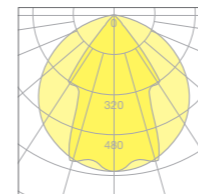

LED color temperature		Code Z
3000 K	warm white	3
4000 K	natural white	4
5000 K	cool white	5

HYPERION
Narrow Optic

HYPERION ALU 1500
HO 105W LED840
NARROW