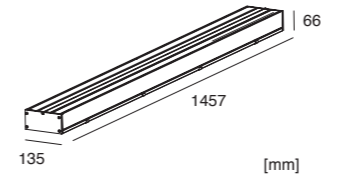

Case Study:
Sports Hall Slovenj Gradec

energy savings 56%   **improved average illuminance** 41%   **increased lifetime** 4x

LED color temperature		Code Z
3000 K	warm white	3
4000 K	natural white	4
5000 K	cool white	5

HYPERION ALU 1500

Order code	Description	System power (W)	Light output (lm)	Weight (kg)
HYPERION ALU 1500				
HYAWEZ0101	HYPERION ALU 1500 HE WIDE	75	10960	6,7
HYAWEZ1101	HYPERION ALU 1500 HE DALI WIDE	76	10960	6,7
HYAWOZ0101	HYPERION ALU 1500 HO WIDE	105	14353	6,7
HYAWOZ1101	HYPERION ALU 1500 HO DALI WIDE	106	14353	6,7
HYANEZ0101	HYPERION ALU 1500 HE NARROW	75	10983	6,7
HYANEZ1101	HYPERION ALU 1500 HE DALI NARROW	76	10983	6,7
HYANOZ0101	HYPERION ALU 1500 HO NARROW	105	14956	6,7
HYANOZ1101	HYPERION ALU 1500 HO DALI NARROW	106	14956	6,7
HYPERION ALU 1500 DOUBLE				
HYAWEZ0121	HYPERION ALU 1500 DOUBLE HE WIDE	150	21920	13,4
HYAWEZ1121	HYPERION ALU 1500 DOUBLE HE DALI WIDE	152	21920	13,4
HYAWOZ0121	HYPERION ALU 1500 DOUBLE HO WIDE	210	28706	13,4
HYAWOZ1121	HYPERION ALU 1500 DOUBLE HO DALI WIDE	212	28706	13,4
HYANEZ0121	HYPERION ALU 1500 DOUBLE HE NARROW	150	21966	13,4
HYANEZ1121	HYPERION ALU 1500 DOUBLE HE DALI NARROW	152	21966	13,4
HYANOZ0121	HYPERION ALU 1500 DOUBLE HO NARROW	210	29912	13,4
HYANOZ1121	HYPERION ALU 1500 DOUBLE HO DALI NARROW	212	29912	13,4
HYPERION ALU 1500 TRIPLE				
HYAWOZ0131	HYPERION ALU 1500 TRIPLE HO WIDE	315	43059	20,1
HYAWOZ1131	HYPERION ALU 1500 TRIPLE HO DALI WIDE	318	43059	20,1
HYANOZ0131	HYPERION ALU 1500 TRIPLE HO NARROW	315	44868	20,1
HYANOZ1131	HYPERION ALU 1500 TRIPLE HO DALI NARROW	318	44868	20,1

Accessory

Easy Installation

Order code:
1MHYC01200

Order code:
1MHY303A00