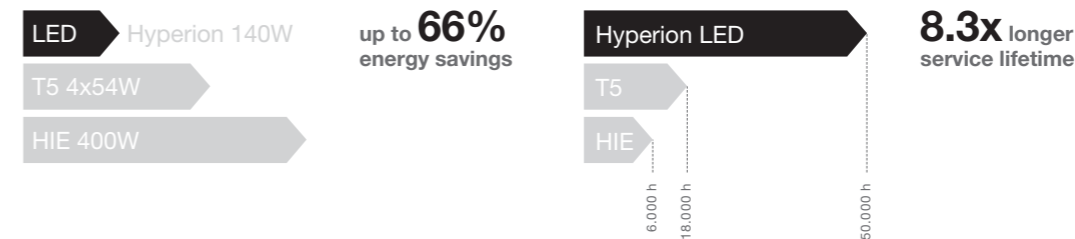

HYPERION ALU LED

Professional high-bay luminaire, best choice for industry and sport

HYPERION LED is a price-performance high-bay luminaire suitable for suspended or ceiling installation. It offers sustainable, high-efficient lighting for industrial plants, warehouses and sport areas. Different optics, housing sizes, light output options and many accessories for easy and precise installation and save operation make it a perfect choice for various specific applications.

LED 149 lm/W 100% EU up to **44.000** lumens

FEATURES

- LED service life 50,000 h at 85% luminous flux
- colour rendering index CRI Ra >80
- excellent luminaire efficiency up to 149lm/W
- light colour temperature 4000K and 5000K
- ambient operating temperature -25 to +50°C
- light output from 10600 to 44000 lm
- suspended or ceiling installation
- IP65 degree of protection
- power installation via quick connection
- fast ceiling installation

MATERIALS

- high quality extruded aluminium housing, powder coated matt white RAL 9003
- reflector optic with symmetric narrow or wide light distribution (UGR < 23)
- tempered glass
- silicon sealed
- SMD LED >160lm/W
- electronic LED converter
- safety glass-holder

OPTIONS

- available in different lumen outputs
- dimmable DALI: flicker-free dimming (20-100%)
- emergency lighting EM 1 hour
- ceiling mounting plate and 2 point chain suspension installation kit
- ball-proof protection grid on request
- Ra>90
- power connection on side or on top
- through-wiring

Installer Friendly

IP65 Protection Guarantee

CE IP65 IK08 IK10 > with ball-proof protection grid

Excellent Energy Efficiency

Guaranteed Performance at Higher Ambience Temperature