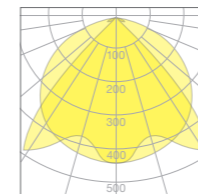

HYPERION
Wide Optic

HYPERION ALU 1500
HO 105W LED840
WIDE

HYPERION ALU 1500

Order code	Description	System power (W)	Light output (lm)	Weight (kg)
HYPERION ALU 1500				
HYAWEZ0101	HYPERION ALU 1500 HE WIDE	75	10960	6,7
HYAWEZ1101	HYPERION ALU 1500 HE DALI WIDE	76	10960	6,7
HYAWOZ0101	HYPERION ALU 1500 HO WIDE	105	14353	6,7
HYAWOZ1101	HYPERION ALU 1500 HO DALI WIDE	106	14353	6,7
HYANEZ0101	HYPERION ALU 1500 HE NARROW	75	10983	6,7
HYANEZ1101	HYPERION ALU 1500 HE DALI NARROW	76	10983	6,7
HYANOZ0101	HYPERION ALU 1500 HO NARROW	105	14956	6,7
HYANOZ1101	HYPERION ALU 1500 HO DALI NARROW	106	14956	6,7
HYPERION ALU 1500 DOUBLE				
HYAWEZ0121	HYPERION ALU 1500 DOUBLE HE WIDE	150	21920	13,4
HYAWEZ1121	HYPERION ALU 1500 DOUBLE HE DALI WIDE	152	21920	13,4
HYAWOZ0121	HYPERION ALU 1500 DOUBLE HO WIDE	210	28706	13,4
HYAWOZ1121	HYPERION ALU 1500 DOUBLE HO DALI WIDE	212	28706	13,4
HYANEZ0121	HYPERION ALU 1500 DOUBLE HE NARROW	150	21966	13,4
HYANEZ1121	HYPERION ALU 1500 DOUBLE HE DALI NARROW	152	21966	13,4
HYANOZ0121	HYPERION ALU 1500 DOUBLE HO NARROW	210	29912	13,4
HYANOZ1121	HYPERION ALU 1500 DOUBLE HO DALI NARROW	212	29912	13,4
HYPERION ALU 1500 TRIPLE				
HYAWOZ0131	HYPERION ALU 1500 TRIPLE HO WIDE	315	43059	20,1
HYAWOZ1131	HYPERION ALU 1500 TRIPLE HO DALI WIDE	318	43059	20,1
HYANOZ0131	HYPERION ALU 1500 TRIPLE HO NARROW	315	44868	20,1
HYANOZ1131	HYPERION ALU 1500 TRIPLE HO DALI NARROW	318	44868	20,1