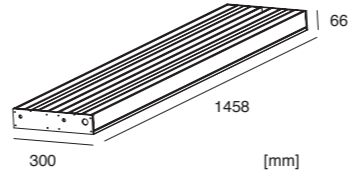

Case Study:
Sports Hall Slovenj Gradec

energy savings 56%   **improved average illuminance** 41%   **increased lifetime** 4x

LED color temperature		Code Z
3000 K	warm white	3
4000 K	natural white	4
5000 K	cool white	5

HYPERION ALU 1500

Order code	Description	System power (W)	Light output (lm)	Weight (kg)
HYPERION ALU 1500				
HYAWEZ0101	HYPERION ALU 1500 HE WIDE	75	10960	6,7
HYAWEZ1101	HYPERION ALU 1500 HE DALI WIDE	76	10960	6,7
HYAWOZ0101	HYPERION ALU 1500 HO WIDE	105	14353	6,7
HYAWOZ1101	HYPERION ALU 1500 HO DALI WIDE	106	14353	6,7
HYANEZ0101	HYPERION ALU 1500 HE NARROW	75	10983	6,7
HYANEZ1101	HYPERION ALU 1500 HE DALI NARROW	76	10983	6,7
HYANOZ0101	HYPERION ALU 1500 HO NARROW	105	14956	6,7
HYANOZ1101	HYPERION ALU 1500 HO DALI NARROW	106	14956	6,7
HYPERION ALU 1500 DOUBLE				
HYAWEZ0121	HYPERION ALU 1500 DOUBLE HE WIDE	150	21920	13,4
HYAWEZ1121	HYPERION ALU 1500 DOUBLE HE DALI WIDE	152	21920	13,4
HYAWOZ0121	HYPERION ALU 1500 DOUBLE HO WIDE	210	28706	13,4
HYAWOZ1121	HYPERION ALU 1500 DOUBLE HO DALI WIDE	212	28706	13,4
HYANEZ0121	HYPERION ALU 1500 DOUBLE HE NARROW	150	21966	13,4
HYANEZ1121	HYPERION ALU 1500 DOUBLE HE DALI NARROW	152	21966	13,4
HYANOZ0121	HYPERION ALU 1500 DOUBLE HO NARROW	210	29912	13,4
HYANOZ1121	HYPERION ALU 1500 DOUBLE HO DALI NARROW	212	29912	13,4
HYPERION ALU 1500 TRIPLE				
HYAWOZ0131	HYPERION ALU 1500 TRIPLE HO WIDE	315	43059	20,1
HYAWOZ1131	HYPERION ALU 1500 TRIPLE HO DALI WIDE	318	43059	20,1
HYANOZ0131	HYPERION ALU 1500 TRIPLE HO NARROW	315	44868	20,1
HYANOZ1131	HYPERION ALU 1500 TRIPLE HO DALI NARROW	318	44868	20,1

Accessory

Easy Installation

Order code:
1MHYC01200

Order code:
1MHY303A00