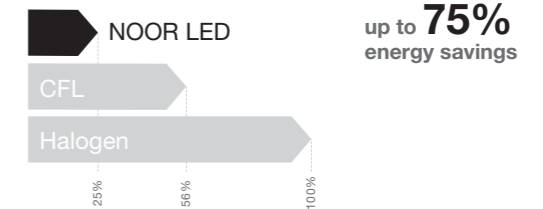

NOOR LED

Affordable light quality, excellent energy efficiency

NOOR LED downlight luminaire stands out with its clear design and outstanding performances. Being available in two sizes and with an affordable price it is a perfect choice for many ambiances, especially for shops, corridors, offices, hotels, restaurants, libraries, residential interiors and as a general lighting. With its low profile housing fits perfectly to shallow mounting depths in suspended ceilings.

LED

75
lm/W

FEATURES

- low profile design, ideal for shallow mounting depths in suspended ceilings
- easy to install
- LED service life 35,000 h at 85% luminous flux
- colour rendering index CRI Ra >80
- excellent luminaire efficiency up to 75lm/W
- colour temperature 3000K or 4000K
- beam angle 110°

MATERIALS

- high quality die-cast aluminium recessed housing, powder coated matt white RAL 9010
- high-grade PMMA diffuser with excellent light uniformity, no yellowing
- smart-edge optic for smooth transition of light

OPTIONS

- dimmable DALI
- emergency lighting EM 1 hour
- IP44
- Ra>90

Clear design available in two sizes and different power options resolve almost all needs for greatly illuminated environment.

Typical application: shop lighting, general lighting, corridor lighting, office lighting, hotels, restaurants, libraries and residential interiors.

NOOR LED offers quality, affordable and easy to install lighting solution. This compact downlight delivers high performance and high energy efficiency.