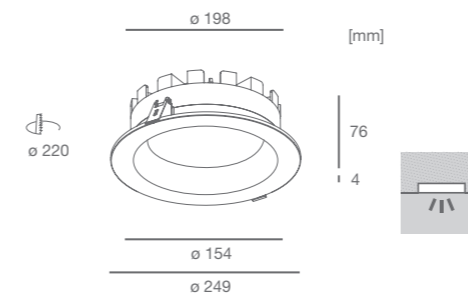

LED

75
lm/W

FEATURES

- low profile design, ideal for shallow mounting depths in suspended ceilings
- easy to install
- LED service life 35,000 h at 85% luminous flux
- colour rendering index CRI Ra >80
- excellent luminaire efficiency up to 75lm/W
- colour temperature 3000K or 4000K
- beam angle 110°

NOOR 196 20W LED840

LED color temperature

LED color temperature		Code X
2700K	Warm white	2
3000K	Warm white	3
4000K	Natural white	4
5000K	Cool white	5

NOOR 196

Order code	Description	System power (W)	Direct light output (lm)	Weight (kg)
NOOR 6 LED				
NR6W14X001	NOOR 196 OP	16	1388	0,7
NR6W14X101	NOOR 196 OP DALI	17	1388	0,7
NR6W14X002	NOOR 196 OP IP44	16	1388	0,7
NR6W14X102	NOOR 196 OP DALI IP44	17	1388	0,7