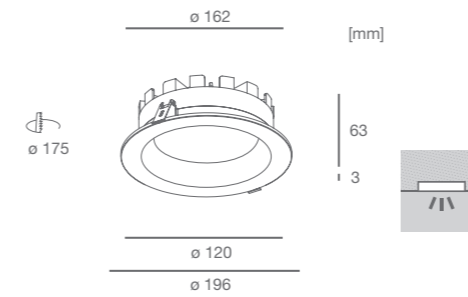

LED color temperature

LED color temperature		Code X
2700K	Warm white	2
3000K	Warm white	3
4000K	Natural white	4
5000K	Cool white	5

NOOR 196

Order code	Description	System power (W)	Direct light output (lm)	Weight (kg)
NOOR 6 LED				
NR6W14X001	NOOR 196 OP	16	1388	0,7
NR6W14X101	NOOR 196 OP DALI	17	1388	0,7
NR6W14X002	NOOR 196 OP IP44	16	1388	0,7
NR6W14X102	NOOR 196 OP DALI IP44	17	1388	0,7