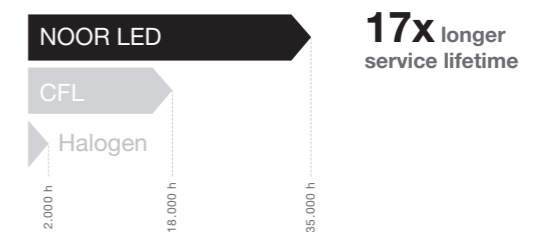

Replacement for traditional lighting technologies brings benefits of significant energy savings, lower maintenance costs and superior light quality across numerous applications.