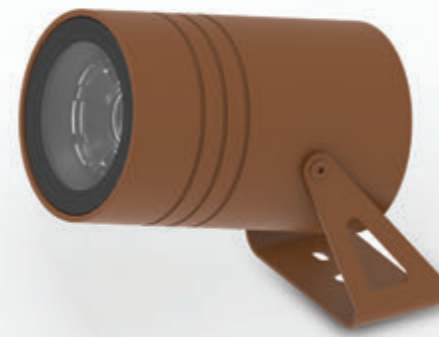

CHIO

H=I 40 - 110mm
180 - 1520 lm
2200 - 4000 K RGB

NICEA

H=I 40 - 110 mm
40 - 350 lm
2700 - 4000 K

ESYR

H=I 30 - 80 mm
180 - 1410 lm
2200 - 4000 K RGB

Outdoor LED
Luminaires

We offer durable,
high-quality LED
luminaires designed for
all outdoor settings,
resilient in any weather.

KOP

I-H 338 mm
240 - 600 lm
2700 - 4000 K

KARAH

I-H 80 - 200 mm
430 - 750 lm
2700 - 4000 K

SYRO

I-H 40 mm
95 - 680 lm
2700 - 4000 K

ARGOR

I-H 60 mm
175 - 220 lm
2700 - 4000 K